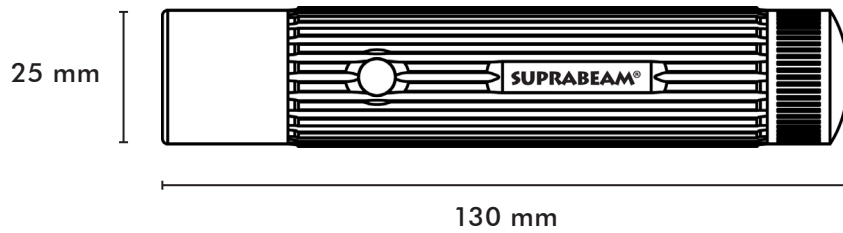

SUPRABEAM® Q5 (with 6 Nichia LED's)

Order no. 900.051

LED Configuration:	6 Nichia LED's
Case Material / Surface Treatment:	Anodized, high strength aluminium
Case Color:	Anthracite dark Gray
Switch:	High-tech switch system in handle Constant / momentary light
Dimensions:	L = 130 mm, Ø = 25 mm
Weight incl. Batteries:	98 g
Tightness:	Splash water proof IPx3
Built in DC/DC booster	No
Light Source:	3 x AAA Alkaline (included)
Beam / Distance:	Floodlight / 15-30 meters
Luminous Flux:	110 Lumens
Lighting Time:	Typical 15-30 hours
Accessories included:	Pro-quality nylon pouch Optional rubber grip cover Hand strap Manual
EAN-code:	57 04049 90004 2
Customs Tariff Number	8513 1000
Packaging:	Gift box
Single Box Content / Size / Weight:	1 pcs, 16.4 x 8.3 x 7cm / 0.273 kg
Sales Box Content / Size / Weight:	6 pcs, 27 x 17.5 x 15.2cm / 1.7 kg
Master Box Content / Size / Weight:	48 pcs, 56 x 37 x 33 cm / 15.5 kg