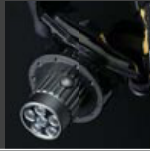

SUPRABEAM®

Powerful headlamp designed for short to medium lighting distance. The 6 Nichia LEDs are the perfect light source for a headlamp with lowest battery power demand.

Head: Double Anodized Aluminum, tiltable
Switch: Touch / On / Off
Beam: Wide defocused
Temp: -20°C to +50°C
P/N: 910.020

LAMP MODEL H3

Head is tiltable for light beam where needed