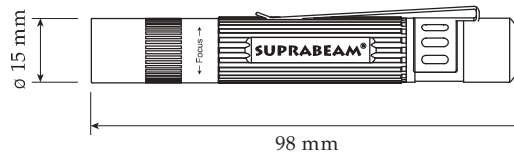

SUPRABEAM® Q1 mini

LED Configuration:	1 CREE Power Chip with Hyperfocus lens
Case Material / Surface Treatment:	Anodized, high strength aluminium
Case Color:	Anthracite dark Gray
Switch:	Quality tested switch system at rear Constant / momentary light
Dimensions:	L = 98 mm, \varnothing = 15 mm
Weight incl. batteries:	38 g
Tightness:	Splash water proof IPx4
Temperature:	-20°C to +50°C
Built in DC/DC controller:	YES
Standard Power Source:	1 x AAA Alkaline
Compatible with rechargeable cells:	YES
Beam / Distance:	Variable spot <> floodlight < 50 meters
Luminous Flux:	80 Lumens
Lighting Time:	Typical 3-5 hours
Accessories included:	Hyperfocus Attachment clip & keyring Manual
EAN-code:	57 04049 90013 4
Customs Tariff Number:	8513 1000
Packaging:	Gift box
Single Box Content / Size / Weight:	1 pcs, 13 x 7.3 x 2.5 cm / 95 g
Sales Box Content / Size / Weight:	12 pcs, 23 x 14 x 10cm / 1.15 kg
Master Box Content / Size / Weight:	72 pcs, 30 x 24.5 x 32.5 cm / 8.4 kg
Order's address:	sales@steinerweb.com

Part no. 900.011