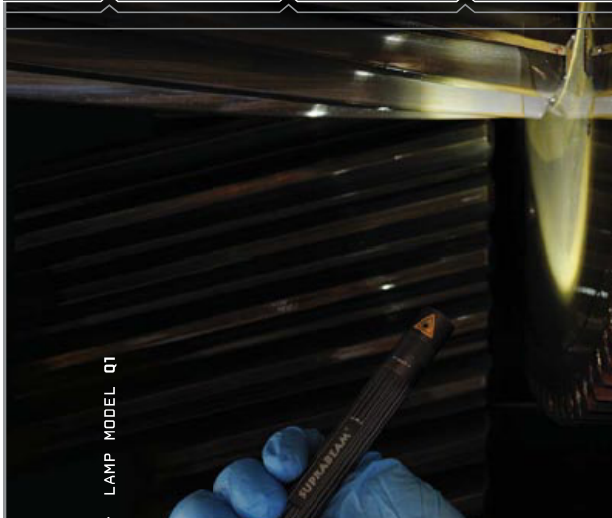

SUPRABEAM®

Handy pen-sized torch for working professionals.

Equipped with our Hyper-Focus system combined with the latest LED Power-Chip technology.

Perfect for the pocket, ideal for the technician - single hand usage.

Body: Double Anodized Aluminum

Switch: Touch / On / Off

Beam: Focus by rotating

Temp: -20°C to +50°C

P/N: 900.010

LAMP MODEL QT

Lifetime tactical tactical switch

Rotating hyperfocus system