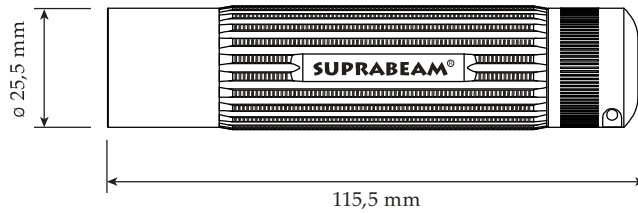

SUPRABEAM® Q3 classic

LED Configuration:	1 CREE Power Chip with focus reflector lens
Case Material / Surface Treatment:	Anodized, high strength aluminium
Case Color:	Anthracite dark Gray
Switch:	Quality tested switch system at rear Constant / momentary light
Dimensions:	L = 115.5 mm, \varnothing = 26.5 mm
Weight incl. batteries:	96 g
Tightness:	Splash water proof IPx4
Temperature:	-20°C to +50°C
Built in DC/DC controller:	YES
Power Source:	3 x AAA Alcaline
Compatible with rechargeable cells:	YES – AAA
Beam / Distance:	Spotlight > 180 meters
Luminous Flux:	170 Lumens
Lighting Time:	Typical 10-15 hours
Accessories included:	Pouch with additional battery space Manual
EAN-code:	57 04049 90002 8
Customs Tariff Number:	8513 1000
Packaging:	Gift box
Single Box Content / Size / Weight:	1 pcs, 16.8 x 13 x 5.2 cm / 285 g
Sales Box Content / Size / Weight:	6 pcs, 34.4 x 17.7 x 10.4 cm / 1.8 kg
Master Box Content / Size / Weight:	36 pcs, 44 x 36.4 x 35 cm / 11 kg
Order's address:	sales@steinerweb.com

Part no. 900.030