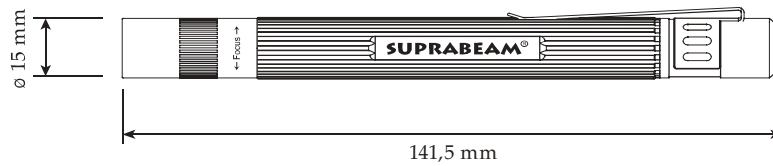

SUPRABEAM® Q1

LED Configuration:	1 CREE Power Chip with Hyperfocus lens
Case Material / Surface Treatment:	Anodized, high strength aluminium
Case Color:	Anthracite dark Gray
Switch:	Quality tested switch system at rear Constant / momentary light
Dimensions:	L = 141.5 mm, \varnothing = 15 mm
Weight incl. batteries:	56 g
Tightness:	Splash water proof IPx4
Temperature:	-20°C to +50°C
Built in DC/DC controller:	YES
Power Source:	2 x AAA Alkaline
Compatible with rechargeable cells:	YES - AAA
Beam / Distance:	Variable spot / Floodlight < 60 meters
Luminous Flux:	100 Lumens
Lighting Time:	Typical 6-8 hours
Accessories included:	Hyperfocus Attachment clip Manual
EAN-code:	57 04049 90001 1
Customs Tariff Number:	8513 1000
Packaging:	Gift box
Single Box Content / Size / Weight:	1 pcs, 16.5 x 7.3 x 2.5 cm / 115 g
Sales Box Content / Size / Weight:	6 pcs, 23 x 17.5 x 10 cm / 1.55 kg
Master Box Content / Size / Weight:	72 pcs, 37 x 24.5 x 32.6 cm / 10.7 kg
Order's address:	sales@steinerweb.com