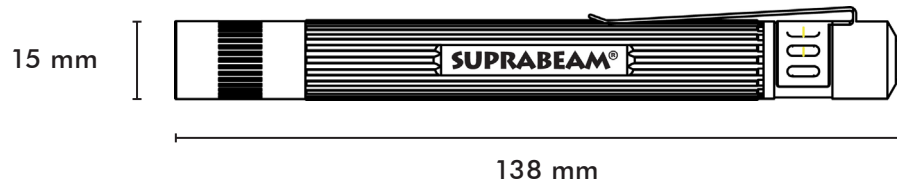

# SUPRABEAM® Q1

Order no. 900.010

<b>LED Configuration:</b>	1 SSC LED Power Chip with Hyperfocus lens
<b>Case Material / Surface Treatment:</b>	Anodized, high strength aluminium
<b>Case Color:</b>	Anthracite dark Gray
<b>Switch:</b>	High-tech switch system at rear Constant / momentary light
<b>Dimensions:</b>	L = 138 mm, Ø = 15 mm
<b>Weight incl. batteries:</b>	50 g
<b>Tightness:</b>	Splash water proof IPx3
<b>Built in DC/DC booster:</b>	Yes
<b>Light Source:</b>	2 x AAA Alkaline
<b>Beam / Distance:</b>	Variable spot / Floodlight < 20 meters
<b>Luminous Flux:</b>	25 Lumens
<b>Lighting Time:</b>	Typical 10-20 hours
<b>Accessories included:</b>	Hyperfocus Attachment clip Manual
<b>EAN-code:</b>	57 04049 90001 1
<b>Customs Tariff Number:</b>	8513 1000
<b>Packaging:</b>	Gift box
<b>Single Box Content / Size / Weight:</b>	1 pcs, 17.6 x 6.8 x 1.6cm / 0.085 kg
<b>Sales Box Content / Size / Weight:</b>	12 pcs, 21.1 x 17.8 x 7.4cm / 1.1 kg
<b>Master Box Content / Size / Weight:</b>	144 pcs, 44 x 38 x 25 cm / 14 kg