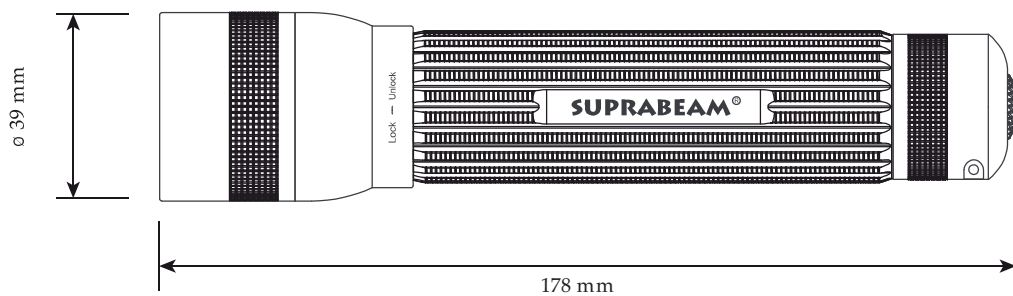

# SUPRABEAM® Q7

<b>LED Configuration:</b>	1 CREE Power Chip with sliding Hyperfocus system reflector & lens
<b>Case Material / Surface Treatment:</b>	Anodized, high strength aluminium
<b>Case Color:</b>	Anthracite dark Gray
<b>Switch:</b>	Quality tested switch system at rear Constant / momentary light / reduced light
<b>Dimensions:</b>	L = 178 mm, $\phi$ = 39 mm
<b>Weight incl. batteries:</b>	322 g
<b>Tightness:</b>	Splash water proof IPx4
<b>Temperature:</b>	-20°C to +50°C
<b>Built in DC/DC controller:</b>	YES (constant current control / reduced output)
<b>Power Source:</b>	2 x C Alkaline
<b>Compatible with rechargeable cells:</b>	YES (C type)
<b>Beam / Distance:</b>	Floodlight <> spotlight > 250 meters
<b>Luminous Flux:</b>	280 Lumens
<b>Lighting Time:</b>	Max output 6-8 hours, 35% output 10-15 hours
<b>Accessories included:</b>	Pouch with additional battery space Manual
<b>EAN-code:</b>	57 04049 90017 2
<b>Customs Tariff Number:</b>	8513 1000
<b>Packaging:</b>	Gift box
<b>Single Box Content / Size / Weight:</b>	1 pcs, 24.5 x 13.2 x 5.5 cm / 650 g
<b>Sales Box Content / Size / Weight:</b>	6 pcs, 27.6 x 25.7 x 17.7 cm / 4.1 kg
<b>Master Box Content / Size / Weight:</b>	12 pcs, 29.6 x 27.7 x 37.4 cm / 8.5 kg
<b>Order's address:</b>	sales@steinerweb.com

**Part no. 900.070**