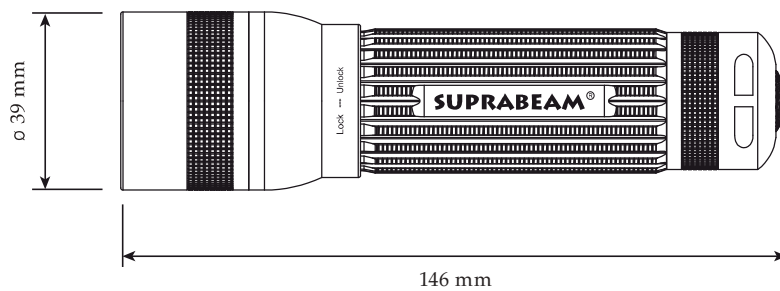

SUPRABEAM® Q7r

LED Configuration:	1 CREE Power Chip with sliding Hyperfocus system reflector & lens
Case Material / Surface Treatment:	Anodized, high strength aluminium
Case Color:	Anthracite dark Gray
Switch:	Quality tested switch system at rear Constant / momentary light / reduced light
Dimensions:	L = 146 mm, ϕ = 39 mm
Weight incl. batteries:	241.5 g
Tightness:	Splash water proof IPx4
Temperature:	-20°C to +50°C
Built in DC/DC controller:	YES (constant current control / reduced output)
Power Source:	Li-ion 26650
Beam / Distance:	Floodlight <> Spotlight > 270 meters
Luminous Flux:	300 Lumens
Lighting Time:	Max output 4-5 hours, 35% output 9-10 hours
Accessories included:	Pouch with additional battery space 100-240VAC adapter with USB cable and external ICR 26650 charger Manual
EAN-code:	57 04049 90018 9
Customs Tariff Number:	8513 1000
Packaging:	PE portable box with space for second battery
Single Box Content / Size / Weight:	1 pcs, 28 x 20.5 x 7 cm / 1'100 g
Master Box Content / Size / Weight:	6 pcs, 44.5 x 30.5 x 24 cm / 7.5 kg
Order's address:	sales@steinerweb.com