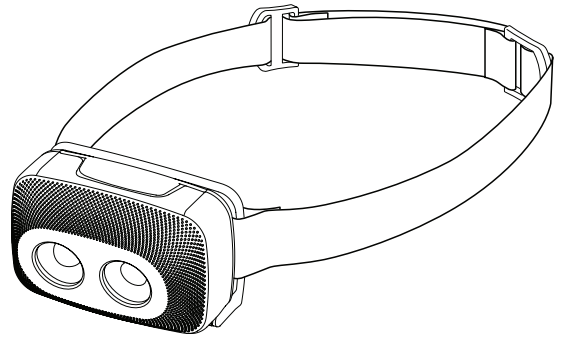

## Rechargeable

LED / Focus configuration:	1 CREE Power Chip / 1 RED LED Chip
Case Material / Surface Treatment:	Hi-Tech Plastic Compound
Case Color:	Black / Transparent red
Switch:	2 Silicone Switches: Red Light (High/Low)/White light (Max, Medium, Low) and Transport lock
Headband:	With silicone stripes
Weight incl. battery:	112g
Ingress Protection Rating:	Waterproof (up to 1m) IP68
Temperature:	-20°C to +35°C
Built in Controller:	YES, 3-step controller by press
Standard Power Source:	1 x Li-ion Polymer 5.18Wh
Beam / Distance:	Fixed Beam / 70 Meters
Luminous Flux:	Max: 200 lm / Medium: 100 lm / Low: 50 lm
Lighting Time:	Max: 7h / Medium: 13h / Low: 26h
Accessories included:	Removable, Washable Headband, USB charging cable
Customs Tariff Number:	8513 1000
Packaging:	Transparent plastic packaging
Single Box Content / Size / Weight:	1 pcs, height/diameter, 14 x 8.5 cm / 226 g
Master Box Content / Size / Weight:	32 pcs, 35 x 35 x 30 cm / 8.25 kg
Order's Adress:	info@suprabeam.com