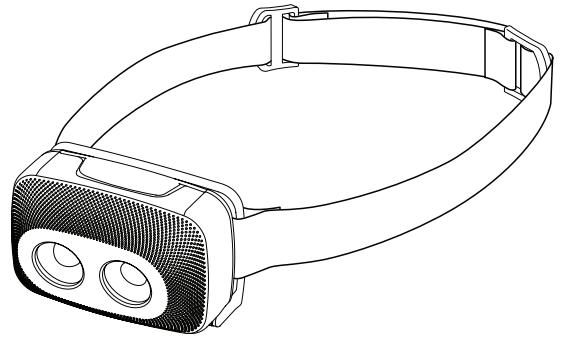

S4

LED / Focus configuration:	2 CREE Power Chip
Case Material / Surface Treatment:	Hi-Tech Plastic Compound
Case Color:	Black / Transparent blue
Switch:	2 Silicone Switches: Flood/Spot/Mix (Max, Medium, Low) and Transport lock
Headband:	With silicone stripes
Weight incl. battery:	140g
Ingress Protection Rating:	Waterproof (up to 1m) IP68
Temperature:	-20°C to +50°C
Built in DC/DC Controller:	YES, 9-step controller by press
Standard Power Source:	3 x AAA
Beam / Distance:	Flood/Spot/Mix, 85 Meters
Luminous Flux:	Max: 300 lm / Medium: 150 lm / Low: 75 lm
Lighting Time:	Max: 5h / Medium: 7h / Low: 10h
Accessories included:	Removable, Washable Headband
Customs Tariff Number:	8513 1000
Packaging:	Transparent plastic packaging
Single Box Content / Size / Weight:	1 pcs, height/diameter, 14 x 8.5 cm / 202 g
Master Box Content / Size / Weight:	32 pcs, 35 x 35 x 29 cm / 8.0 kg
Order's Adress:	info@suprabeam.com