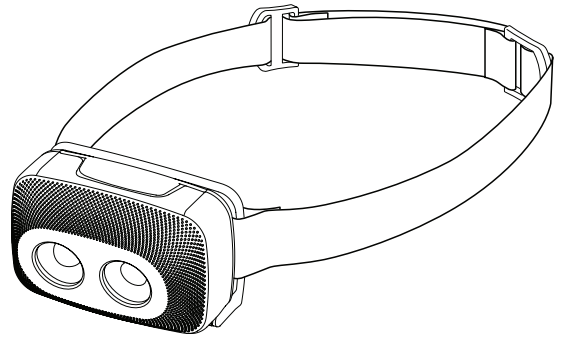

S4

Rechargeable

LED / Focus configuration:	2 CREE Power Chip
Case Material / Surface Treatment:	Hi-Tech Plastic Compound
Case Color:	Black / Transparent blue
Switch:	2 Silicone Switches: Flood/Spot/Mix (Max, Medium, Low) and Transport lock
Headband:	With silicone stripes
Weight incl. battery:	136g
Ingress Protection Rating:	Waterproof (up to 1m) IP68
Temperature:	-20°C to +35°C
Built in DC/DC Controller:	YES, 9-step controller by press
Standard Power Source:	1 x Li-ion Polymer 5.18Wh
Beam / Distance:	Flood/Spot/Mix, 85 Meters
Luminous Flux:	Max: 500 lm / Medium: 250 lm / Low: 75 lm
Lighting Time:	Max: 5h 30min / Medium: 8h / Low: 16h
Accessories included:	Removable, Washable Headband , USB charging cable
Customs Tariff Number:	8513 1000
Packaging:	Transparent plastic packaging
Single Box Content / Size / Weight:	1 pcs, height/diameter, 14 x 8.5 cm / 226 g
Master Box Content / Size / Weight:	32 pcs, 35 x 35 x 29 cm / 8.7 kg
Order's Adress:	info@suprabeam.com