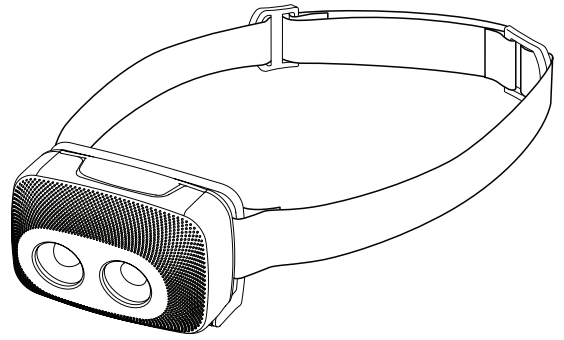

S2

Rechargeable

LED / Focus configuration:	2 CREE Power Chip
Case Material / Surface Treatment:	Hi-Tech Plastic Compound
Case Color:	Black / Transparent Grey
Switch:	2 Silicone Switches: Spot and Flood light (Max, Medium, Low) and Transport lock
Headband:	With silicone stripes
Weight incl. battery:	112g
Ingress Protection Rating:	Waterproof (up to 1m) IP68
Temperature:	-20°C to +35°C
Built in Controller:	YES, 3-step controller by press
Standard Power Source:	1 x Li-ion Polymer 5.18Wh
Beam / Distance:	Fixed Beam Flood and Spot / 70 Meters
Luminous Flux:	Max: 200 lm / Medium: 100 lm / Low: 20 lm
Lighting Time:	Max: 7h / Medium: 13h / Low: 50h
Accessories included:	Removable, Washable Headband, USB charging cable
Customs Tariff Number:	8513 1000
Packaging:	Transparent plastic packaging
Single Box Content / Size / Weight:	1 pcs, height/diameter, 14 x 8.5 cm / 232 g
Master Box Content / Size / Weight:	32 pcs, 35 x 35 x 30 cm / 8.25 kg
Order's Address:	info@suprabeam.com